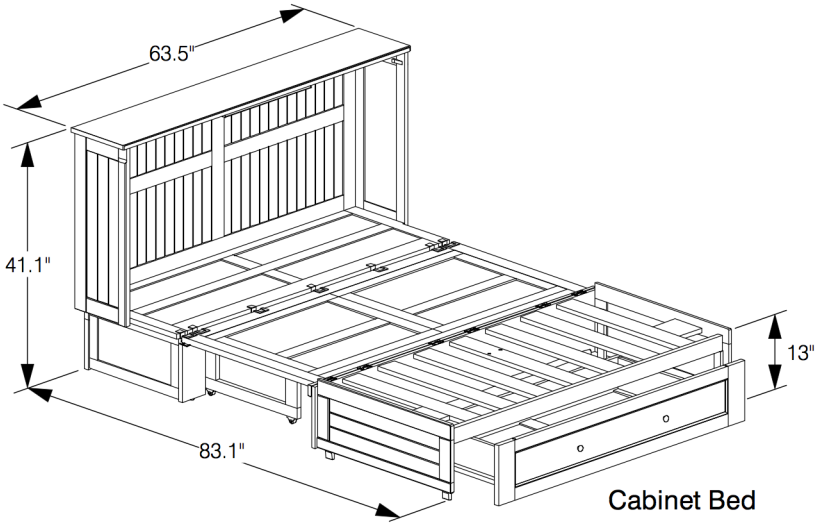

Cabinet

Cabinet Bed

Daisy Murphy Cabinet Bed

MUR-DSY-QEN-

Box H	Box W	Box L	Cubes	Net Wt.	Gr. Wt.
875mm	685mm	1695mm	1.016m3	75.0Kg	90.0Kg
34.4"	27.0"	66.7"	35.88cuft	165.3lb	198.4lb

Assembled Product and Carton Dimensions*