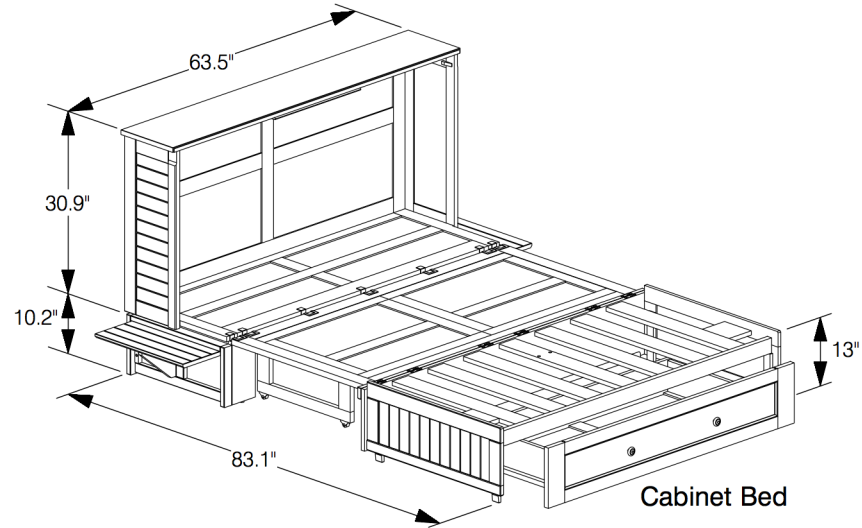

Cabinet

Cabinet Bed

Poppy Murphy Cabinet Bed

	Box H	Box W	Box L	Cubes	Net Wt.	Gr. Wt.
MUR-POP-QEN-	840mm	660mm	1665mm	0.923m3	75.0Kg	90.0Kg
	33.1"	26.0"	65.6"	32.60cuft	165.3lb	198.4lb

Assembled Product and Carton Dimensions*

**Please Note The Above Weights and Measures may be subject to change without notice.*

COLORADO'S BEST
MURPHY & WALL BEDS

1295 S. SANTA FE DR. | DENVER, CO 80223 | 303.777.6278

SPICES BEDROOM COLLECTION

Poppy